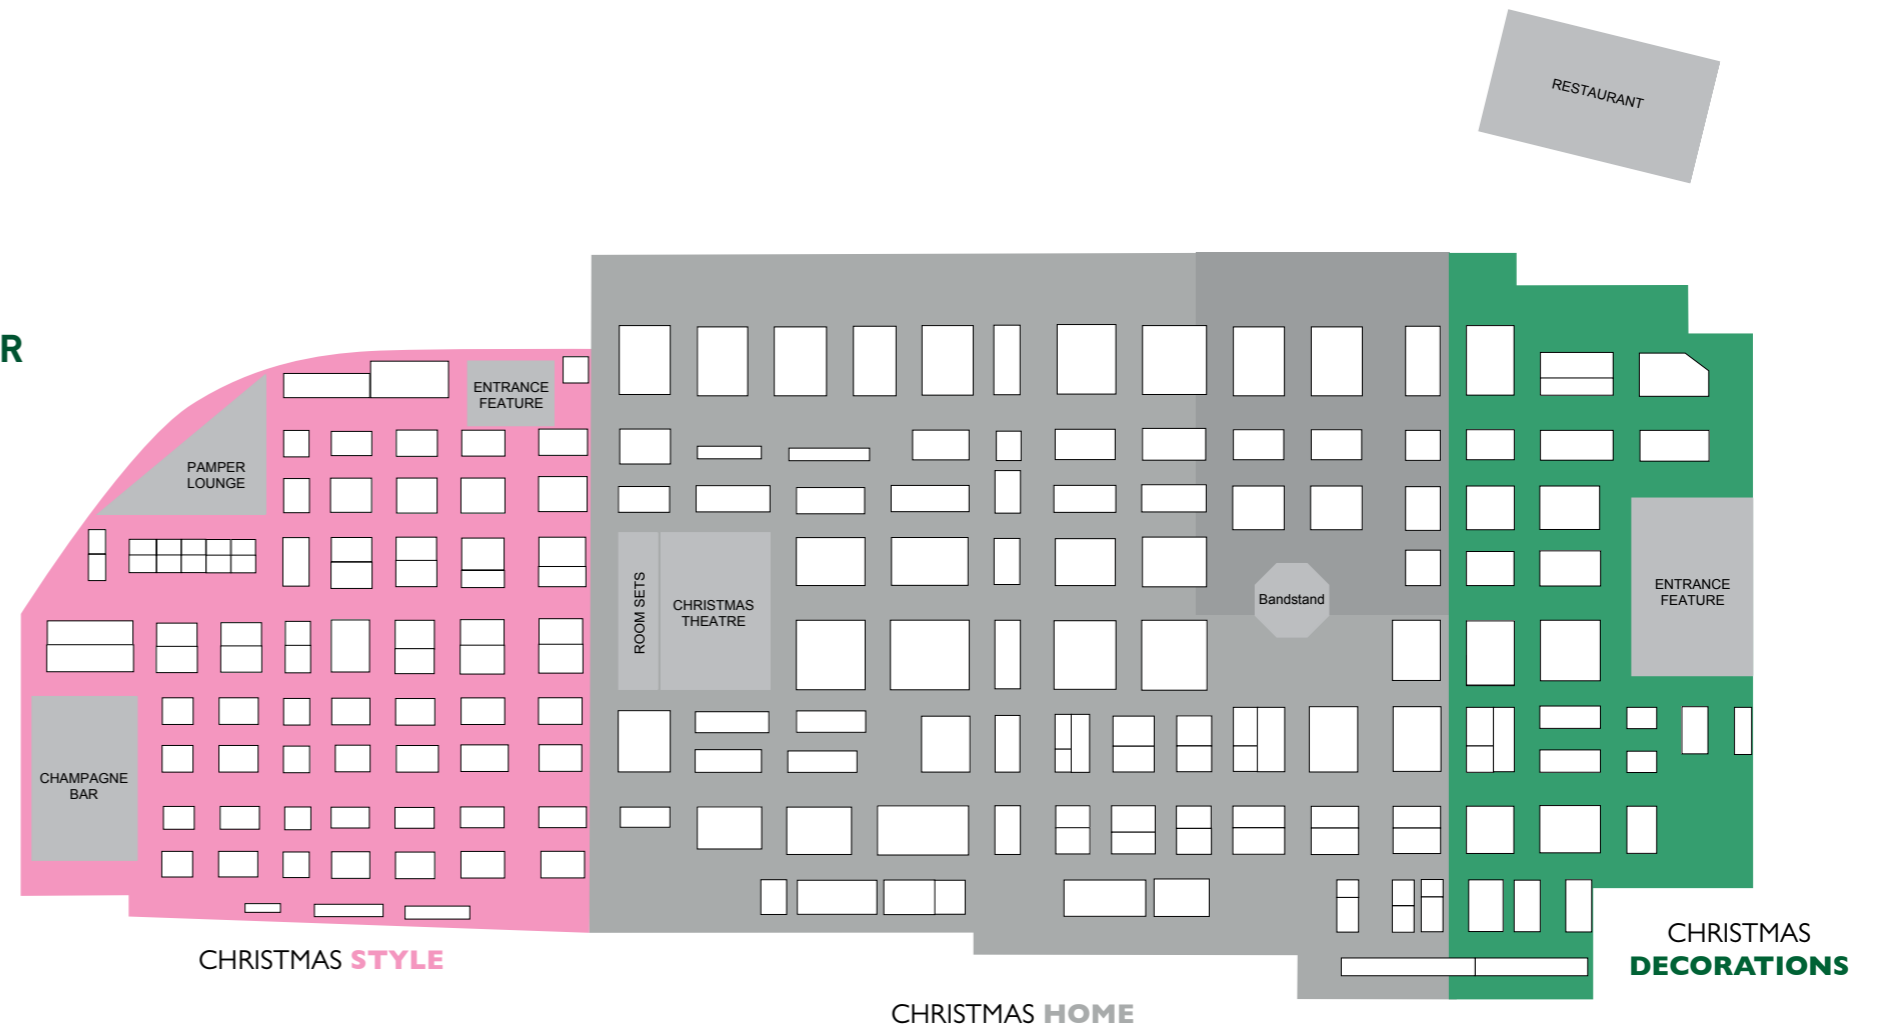

ideal HOME SHOW *at Christmas* 21 – 25 NOVEMBER OLYMPIA • LONDON

eat & drink FESTIVAL

Call the sales team today to discuss how your company can benefit from being part of Ideal Home Show at Christmas London 2018.

CONTACT DETAILS

020 3225 5208

enquiries@idealthomeshowchristmas.co.uk

London 2018

GROUND FLOOR

FIRST FLOOR