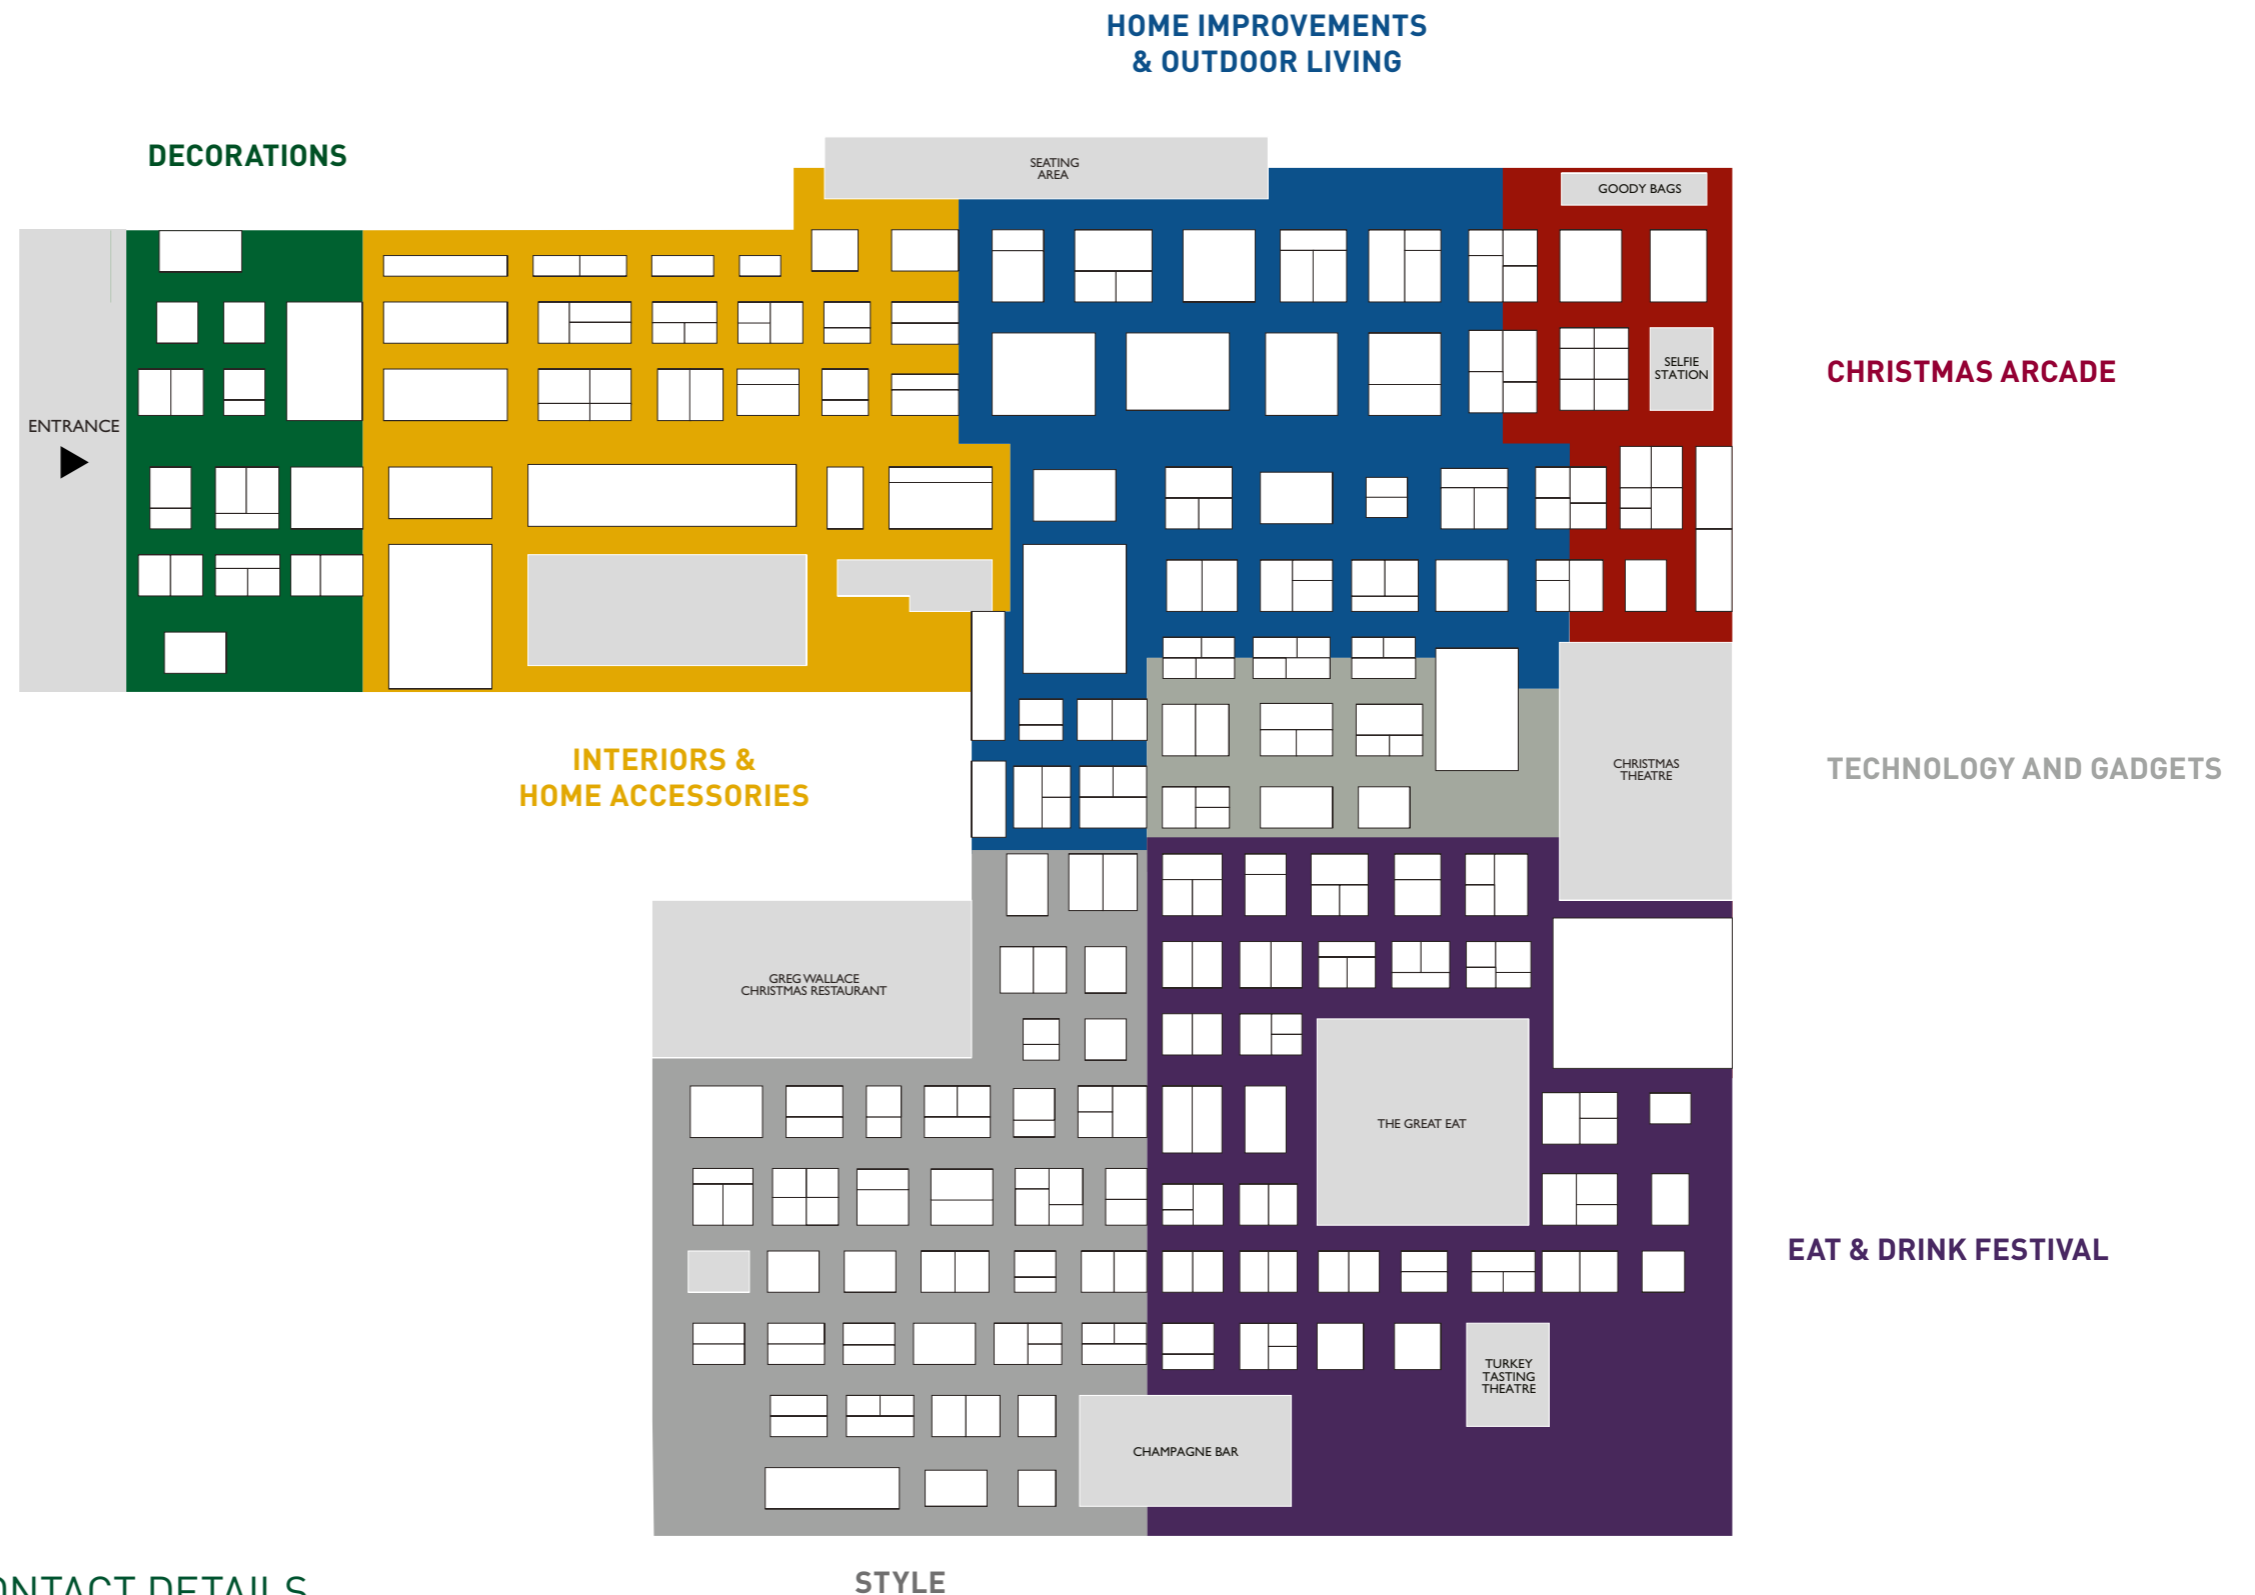

CONTACT DETAILS
020 3225 5208
enquiries@idealahomeshowchristmas.co.uk