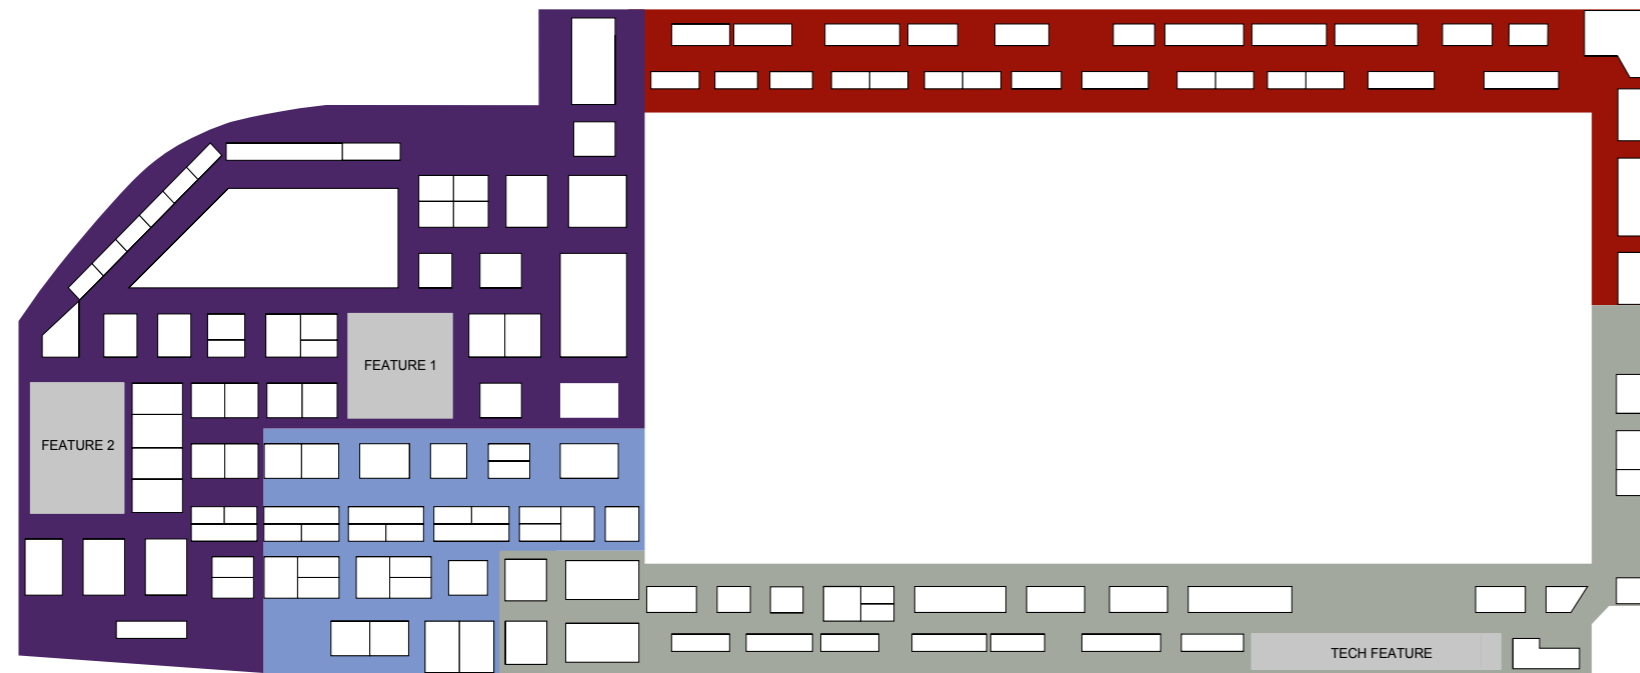

Ground Floor

INTERIORS &
HOME ACCESSORIES

DECORATIONS

STYLE

OUTDOOR LIVING

HOME IMPROVEMENTS

First Floor

EAT & DRINK FESTIVAL

CHRISTMAS ARCADE

KITCHENWARES

TECHNOLOGY AND GADGETS

ideal
HOME SHOW
at Christmas
22 – 26 NOVEMBER
OLYMPIA • LONDON

**eat &
drink**
**CHRISTMAS
LONDON**

Call the sales team today to discuss how your company can benefit from being part of Ideal Home Show at Christmas London 2017.